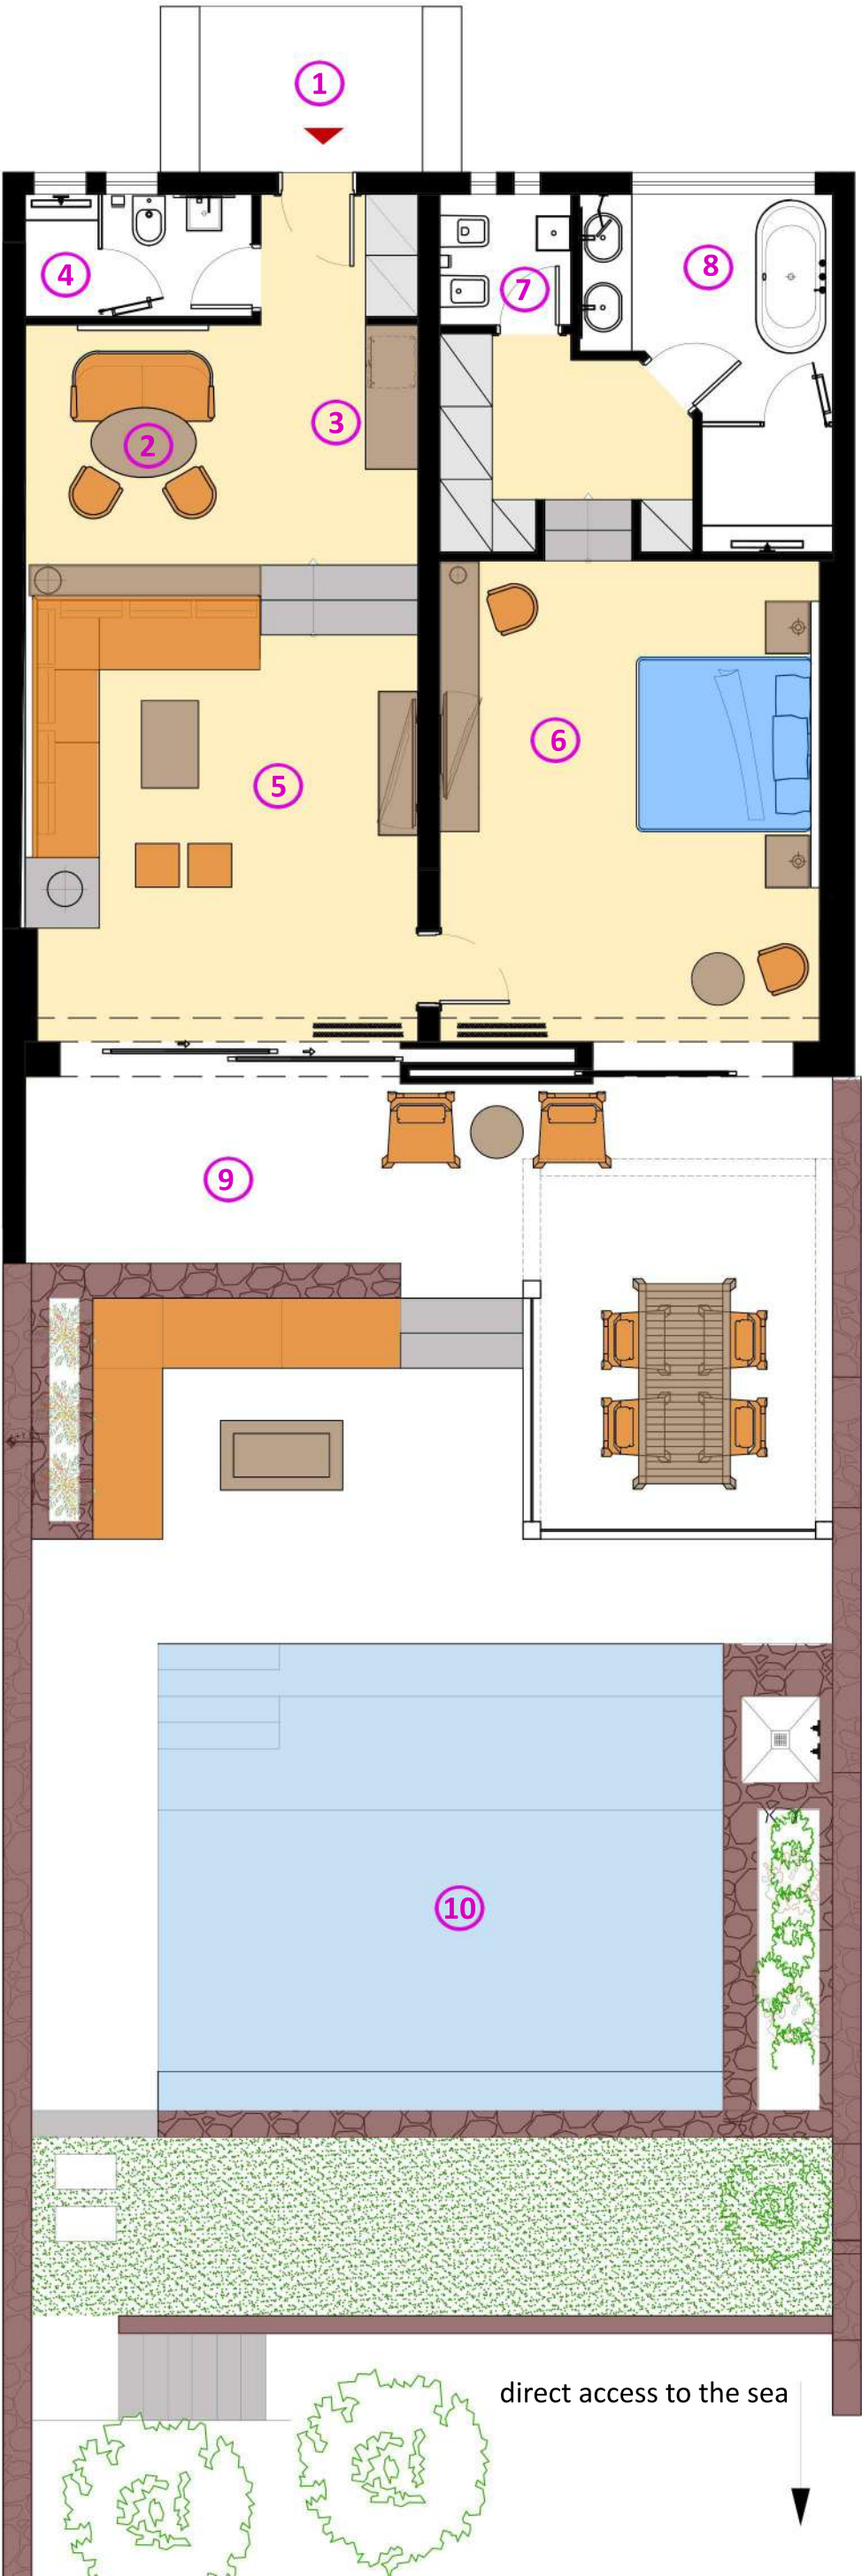

PRESIDENTIAL ONE BEDROOM VILLA
with private pool

- 1. ENTRANCE
- 2. DINING AREA
- 3. MINI BAR
- 4. GUEST BATHROOM
- 5. LIVING ROOM
- 6. BEDROOM
- 7. DRESSING
- 8. BATHROOM
- 9. VERANDAH
- 10. PRIVATE SWIMMING POOL

INDOOR SPACE: 100 m²
OUTDOOR SPACE: 145 m²

direct access to the sea

PRESIDENTIAL ONE BEDROOM VILLA
with private pool

1. ENTRANCE
2. DINING AREA
3. MINI BAR
4. GUEST BATHROOM
5. LIVING ROOM
6. BEDROOM
7. DRESSING
8. BATHROOM
9. VERANDAH
10. PRIVATE SWIMMING POOL

INDOOR SPACE: 105 m²
OUTDOOR SPACE: 80 m²