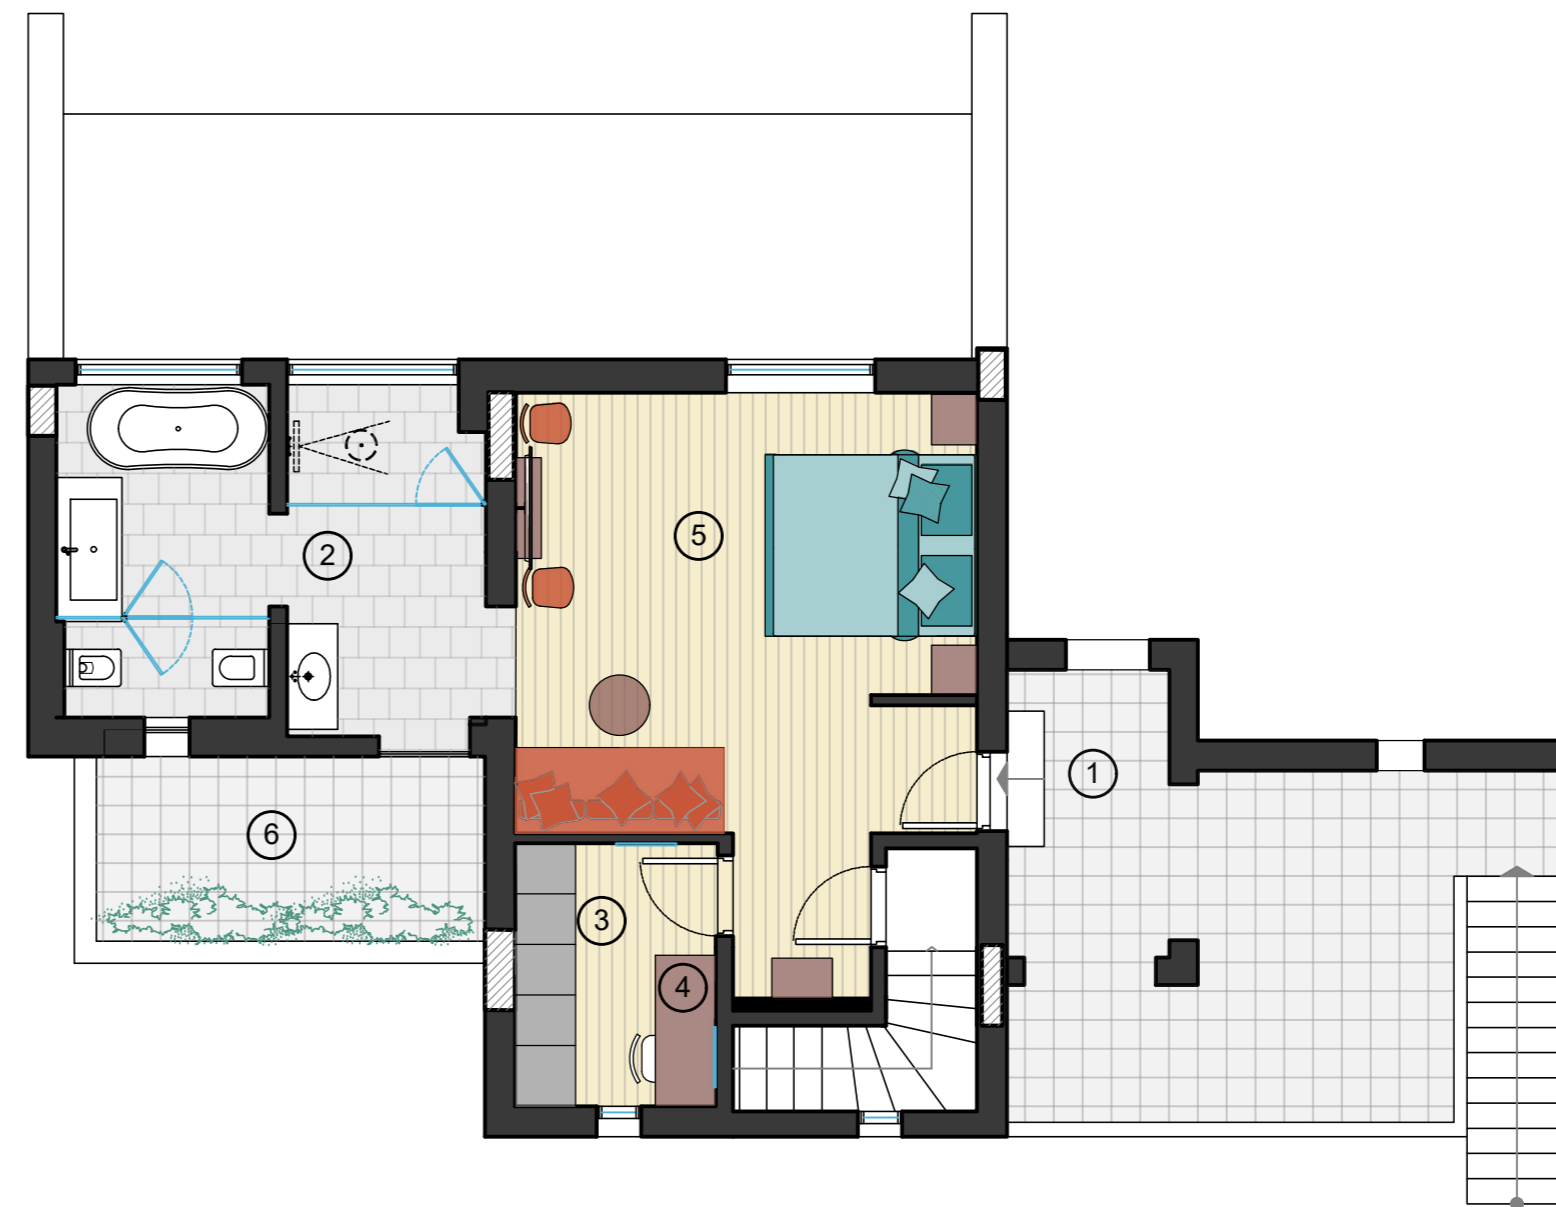

GROUND FLOOR

MINOAN ROYALTY VILLA
"PASSIPHAE"

- ① ENTRANCE
- ② BATHROOM
- ③ DRESSING ROOM
- ④ MINI BAR
- ⑤ LIVING ROOM
- ⑥ BEDROOM
- ⑦ VERANDAH
- ⑧ PRIVATE SWIM. POOL (heated)

1st FLOOR

MINOAN ROYALTY VILLA
"PASSIPHAE"

- ① ENTRANCE
- ② BATHROOM
- ③ DRESSING ROOM
- ④ MINI BAR
- ⑤ BEDROOM
- ⑥ VERANDAH