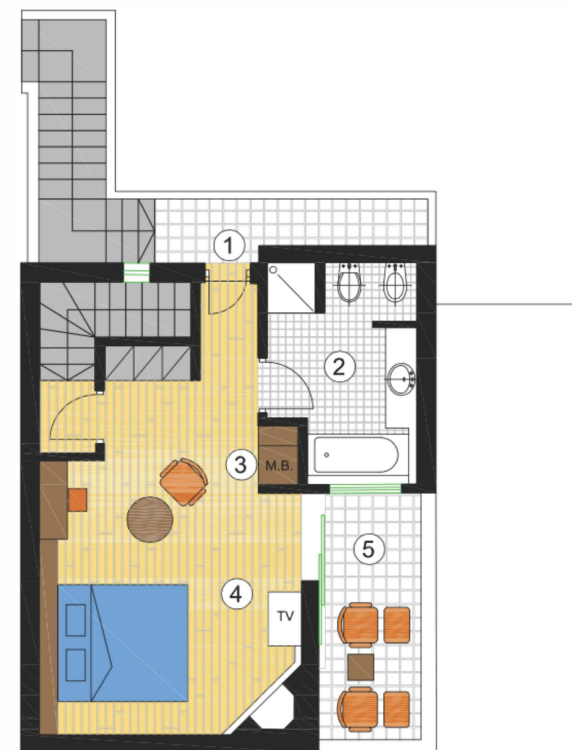

elounda mare hotel

RELAIS &
CHATEAUX

**2-BEDROOM
SUPERIOR BUNGALOW
"PHAEDRA"
with private pool**

1. ENTRANCE
2. LIVING ROOM
3. MINI BAR
4. BATHROOM (2)
5. DRESSING ROOM
6. W. C.
7. BEDROOM (2)
8. VERANDAH
9. PRIVATE SWIM.
POOL (heatable)

elounda mare hotel

RELAIS &
CHATEAUX

**2-BEDROOM
SUPERIOR BUNGALOW**
with private pool

1. ENTRANCE
2. LIVING ROOM
3. BEDROOM (2)
4. BATHROOM
5. DRESSING ROOM
6. VERANDAH
7. PRIVATE SWIM. POOL
(heatable)

elounda mare hotel

RELAIS &
CHATEAUX

2-BEDROOM SUPERIOR BUNGALOW with private pool

1. ENTRANCE
2. DESK & MINI BAR
3. W.C.
4. BATHROOM
5. BEDROOM
6. LIVING ROOM
7. VERANDAH
8. PRIVATE SWIM. POOL
(heatable)

(Upper Floor)

1. ENTRANCE
2. BATHROOM
3. MINI BAR
4. BEDROOM
5. VERANDAH