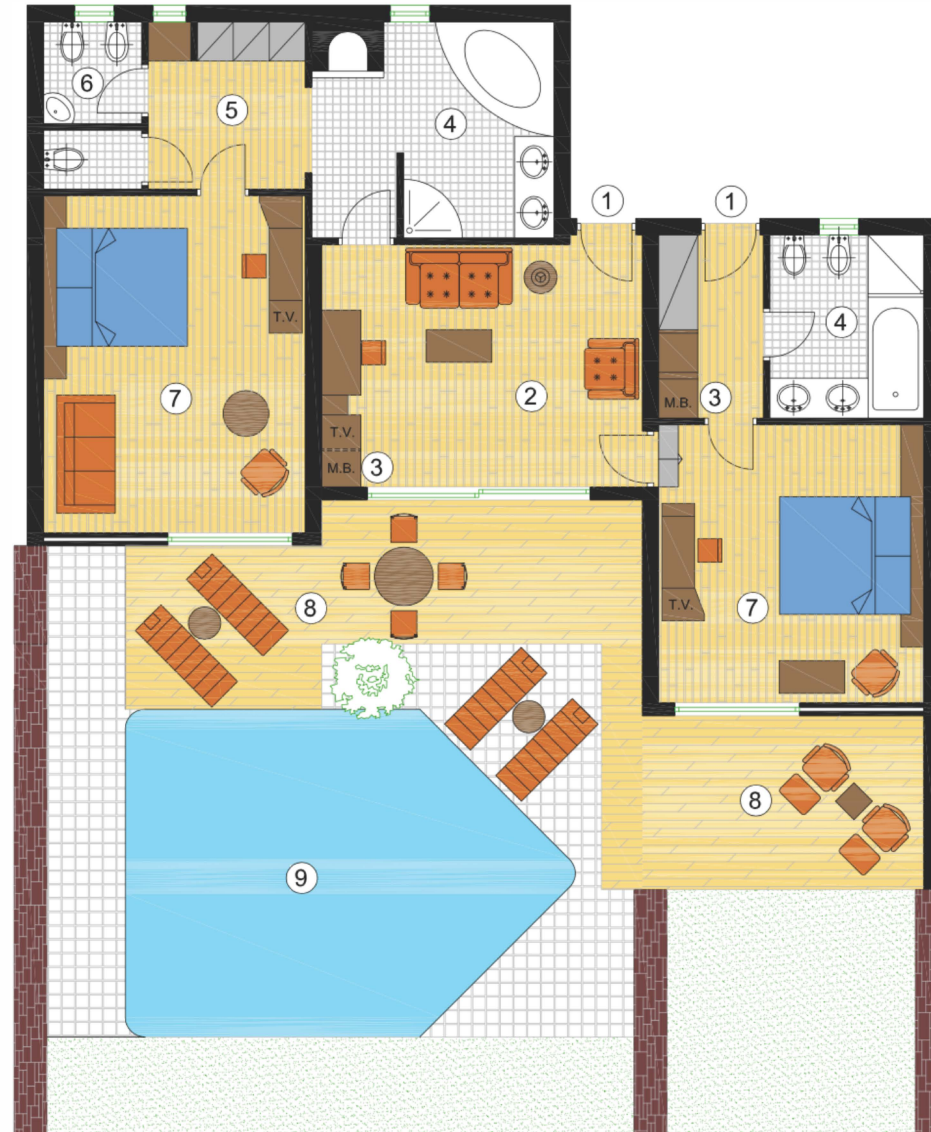

elounda mare hotel

RELAIS &
CHATEAUX

**2-BEDROOM
SUPERIOR BUNGALOW
"PHAEDRA"
with private pool**

1. ENTRANCE
2. LIVING ROOM
3. MINI BAR
4. BATHROOM (2)
5. DRESSING ROOM
6. W. C.
7. BEDROOM (2)
8. VERANDAH
9. PRIVATE SWIM.
POOL (heatable)

elounda mare hotel

RELAIS &
CHATEAUX

**2-BEDROOM
SUPERIOR BUNGALOW**
with private pool

1. ENTRANCE
2. LIVING ROOM
3. BEDROOM (2)
4. BATHROOM
5. DRESSING ROOM
6. VERANDAH
7. PRIVATE SWIM. POOL
(heatable)

elounda mare hotel

RELAIS &
CHATEAUX

2-BEDROOM SUPERIOR BUNGALOW with private pool

1. ENTRANCE
2. DESK & MINI BAR
3. W.C.
4. BATHROOM
5. BEDROOM
6. LIVING ROOM
7. VERANDAH
8. PRIVATE SWIM. POOL
(heatable)

(Upper Floor)

1. ENTRANCE
2. BATHROOM
3. MINI BAR
4. BEDROOM
5. VERANDAH