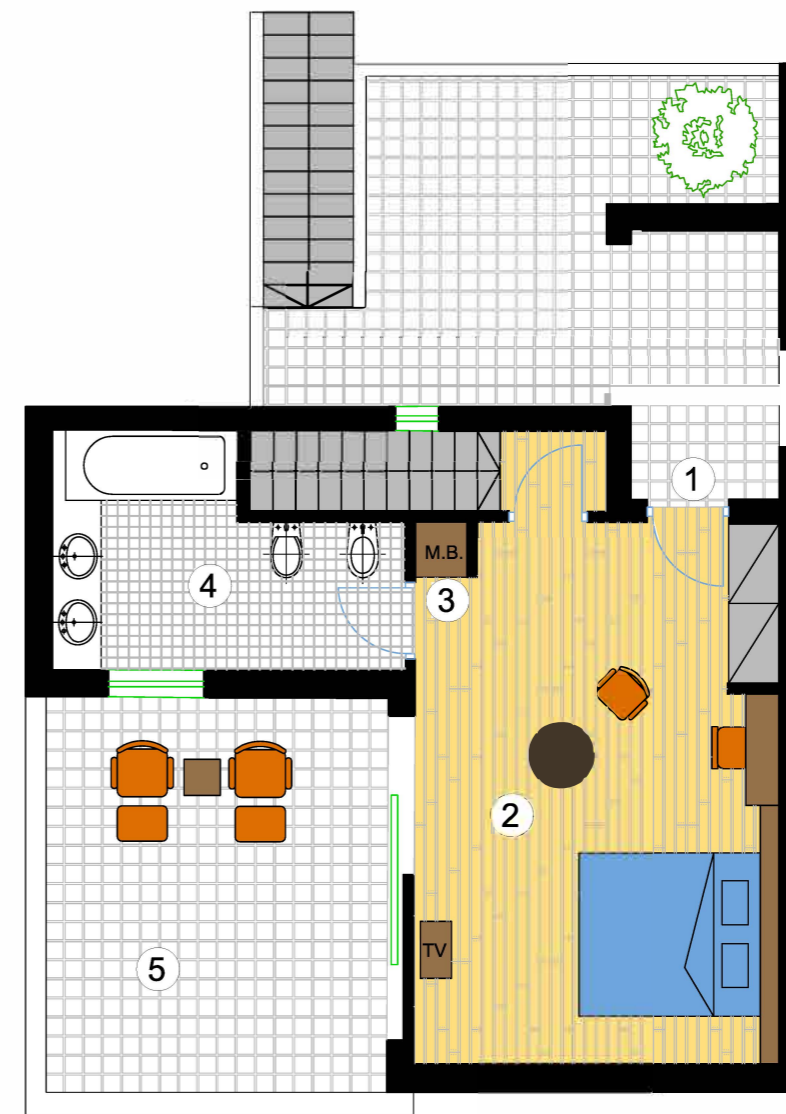

elounda mare hotel

★★★★★

RELAIS &
CHATEAUX

(Upper Floor)

- 1. ENTRANCE
- 2. BEDROOM
- 3. MINI BAR
- 4. BATHROOM
- 5. VERANDAH

3-BEDROOM SUPERIOR BUNGALOW "RADAMANTHIS" with private pool

- 1. ENTRANCE
- 2. DESK
- 3. LIVING ROOM
- 4. MINI BAR
- 5. GUESTS' BATHROOM
- 6. DRESSING ROOM
- 7. BATHROOM (2)
- 8. BEDROOM (2)
- 9. VERANDAH
- 10. PRIVATE SWIM. POOL
(heatable)

(50-50A)