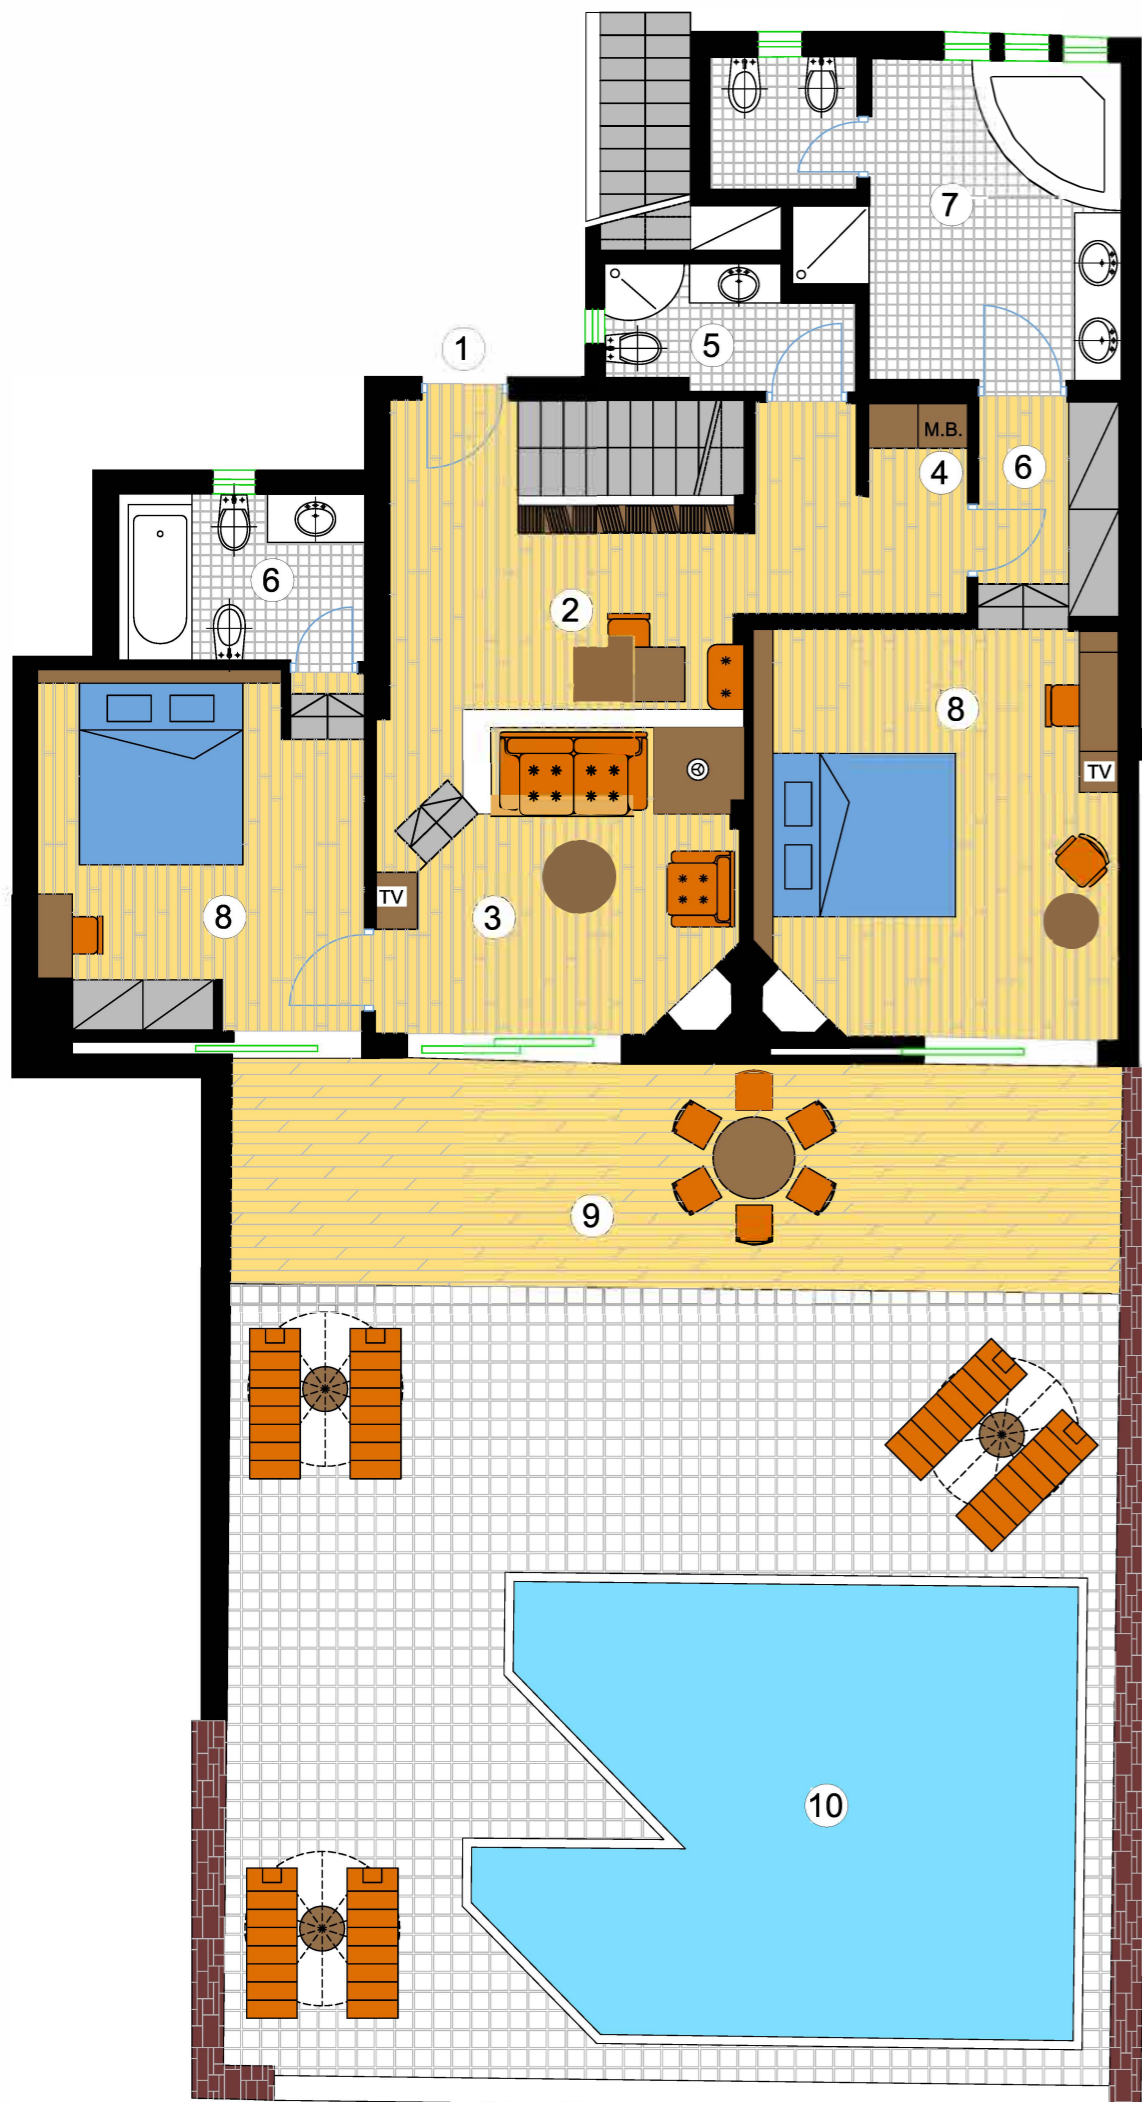

elounda mare hotel

★★★★★

RELAIS &
CHATEAUX

(Upper Floor)

- 1. ENTRANCE
- 2. BEDROOM
- 3. MINI BAR
- 4. BATHROOM
- 5. VERANDAH

3-BEDROOM SUPERIOR BUNGALOW "RADAMANTHIS" with private pool

- 1. ENTRANCE
- 2. DESK
- 3. LIVING ROOM
- 4. MINI BAR
- 5. GUESTS' BATHROOM
- 6. DRESSING ROOM
- 7. BATHROOM (2)
- 8. BEDROOM (2)
- 9. VERANDAH
- 10. PRIVATE SWIM. POOL
(heatable)

(50-50A)