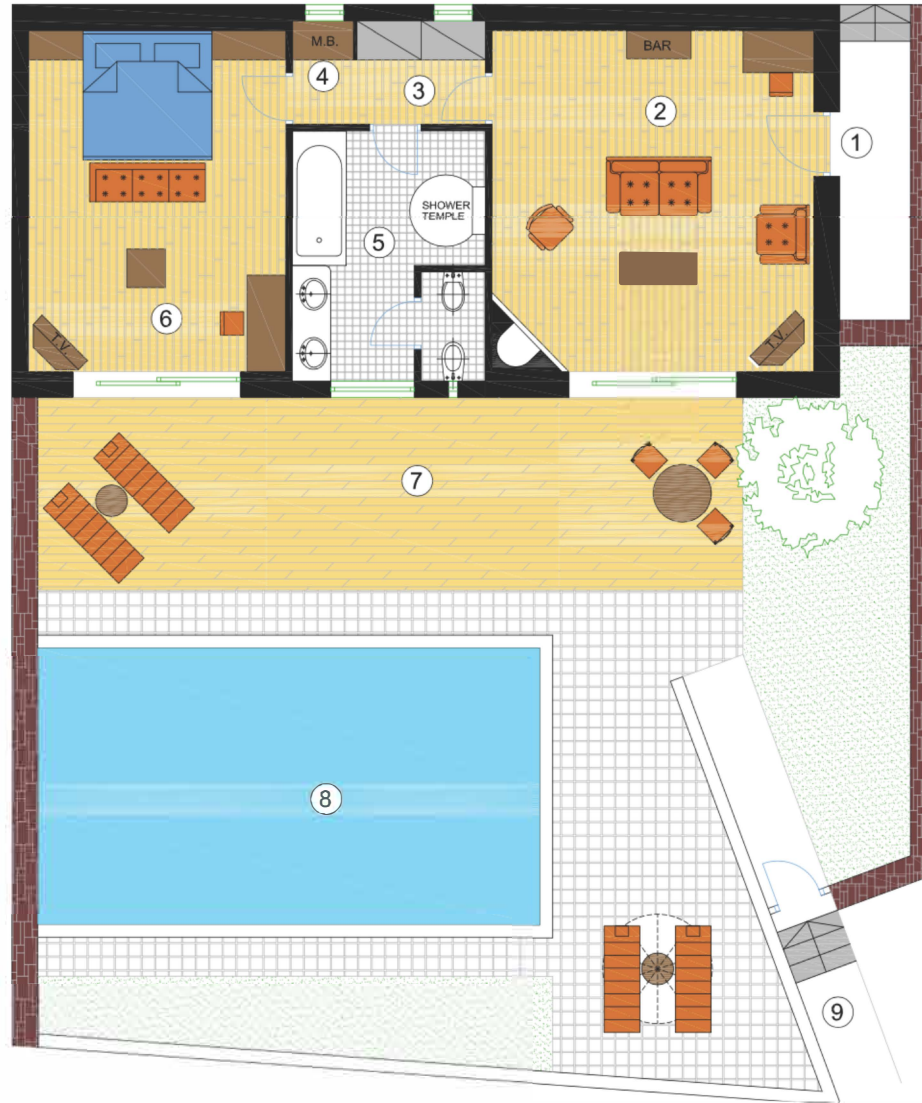

elounda mare hotel

RELAIS &
CHATEAUX

**1-BEDROOM
MINOAN ROYALTY VILLA
with private pool**

1. ENTRANCE
2. LIVING ROOM
3. DRESSING ROOM
4. MINI BAR
5. BATHROOM
6. BEDROOM
7. VERANDAH
8. PRIVATE SWIM. POOL
(heatable)
9. PATH LEADING
TO THE SEA

elounda mare hotel

★★★★★

RELAIS &
CHATEAUX

**1-BEDROOM
MINOAN ROYALTY VILLA
with private pool**

- 1. ENTRANCE
- 2. BATHROOM
- 3. DRESSING
- 4. BEDROOM
- 5. LIVING ROOM
- 6. MINI BAR
- 7. GUESTS' BATHROOM
- 8. VERANDAH
- 9. PRIVATE SWIM. POOL
(heatable)