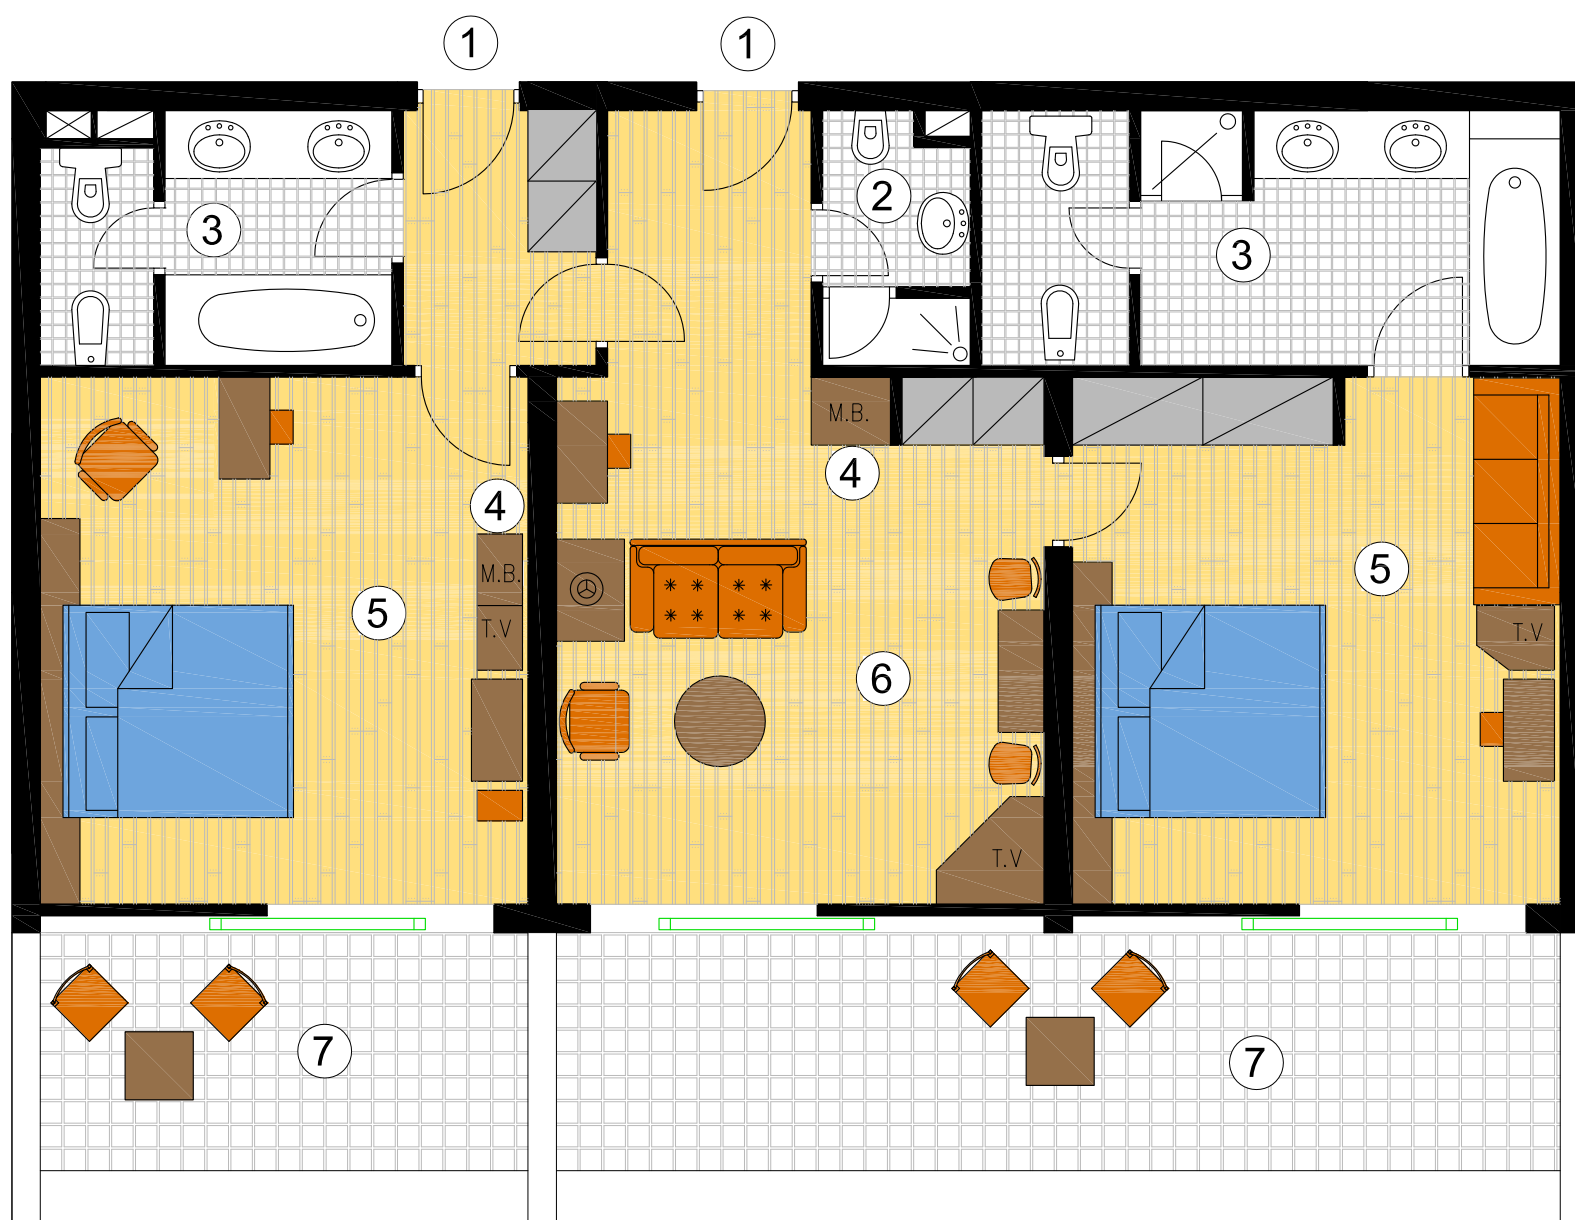

elounda mare hotel

MAIN BUILDING 2-BEDROOM SUPERIOR SUITE

- 1. ENTRANCE (2)
- 2. GUESTS' BATHROOM
- 3. BATHROOM (2)
- 4. MINI BAR
- 5. BEDROOM (2)
- 6. LIVING ROOM
- 7. VERANDAH