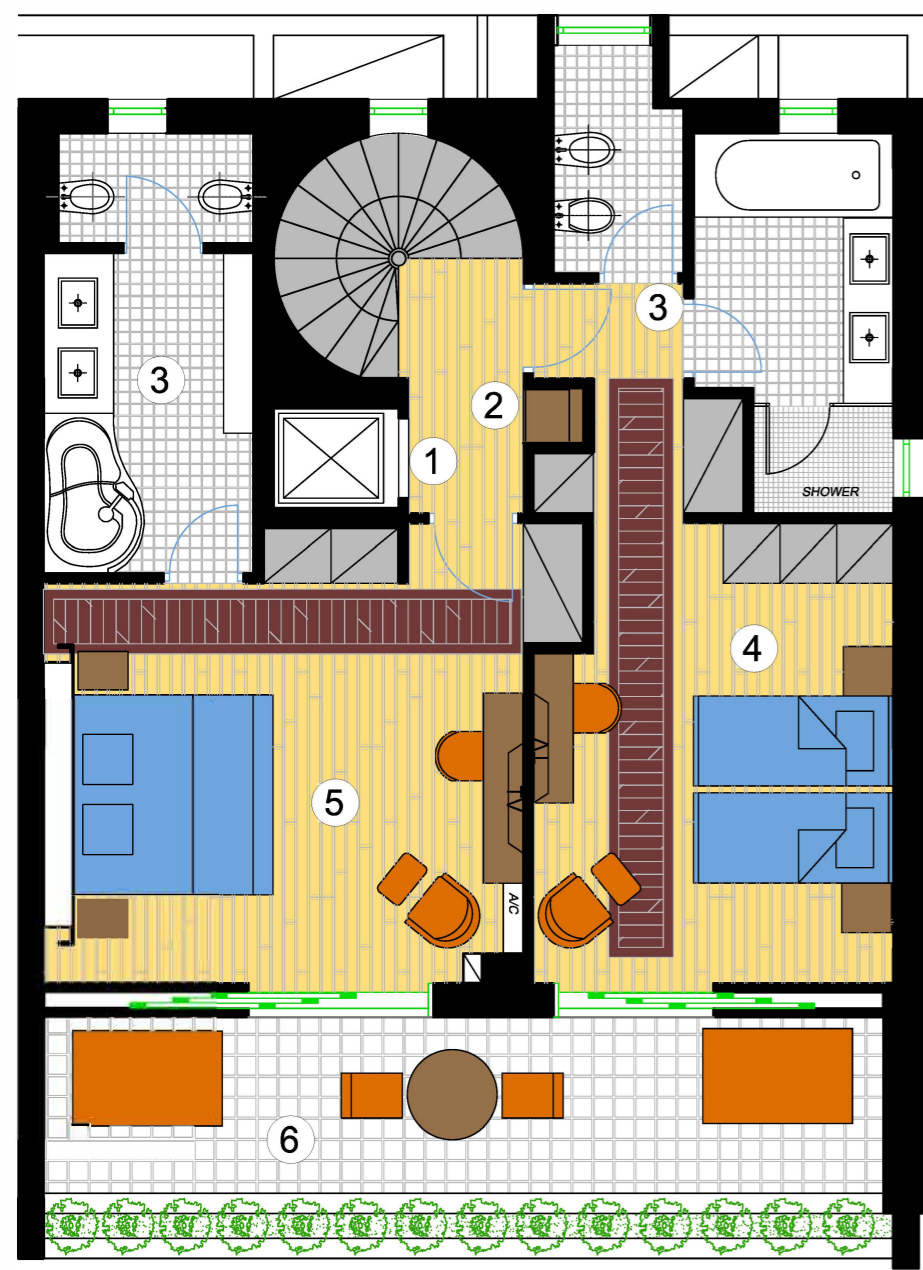

ELOUNDA PENINSULA
DIAMOND RESIDENCE - 6

5+1 BEDROOM VILLA
with PRIVATE POOLS

(SECOND FLOOR)

- 1. ELEVATOR
- 2. SERVICE BEDROOM
- 3. SERVICE BATHROOM
- 4. W.C.
- 5. STORAGE / LAUNDRY
- 6. MINI BAR
- 7. BATHROOM (2)
- 8. BEDROOM (2)
- 9. BALCONY

INDOOR SPACE(sec. floor): 115 m2
OUTDOOR SPACE(sec. floor): 10 m2

(FIRST FLOOR)

- 1. ENTRANCE
- 2. ELEVATOR
- 3. W.C.
- 4. TREATMENT ROOM
- 5. MINI BAR
- 6. GYM / SPA / RELAXATION
- 7. BATHROOM
- 8. BEDROOM
- 9. INDOOR PRIVATE SWIM. POOL (heatable)

INDOOR SPACE(first floor): 160 m2
OUTDOOR SPACE(first floor): 0 m2

TOTAL INDOOR SPACE: 425 m2
TOTAL OUTDOOR SPACE: 115 m2

**ELOUNDA PENINSULA
DIAMOND RESIDENCE - 6**

**5+1 BEDROOM VILLA
with PRIVATE POOLS**

(FOURTH FLOOR)

- 1. ELEVATOR
- 2. MINI BAR
- 3. BATHROOM (2)
- 4. BEDROOM
- 5. MASTER BEDROOM
- 6. BALCONY

INDOOR SPACE(fourth floor): 75 m2
 OUTDOOR SPACE(fourth floor): 20 m2

(THIRD FLOOR)

- 1. ENTRANCE
- 2. ELEVATOR
- 3. OFFICE / STUDY AREA
- 4. KITCHEN
- 5. BAR
- 6. FIREPLACE
- 7. DINING ROOM
- 8. LIVING ROOM
- 9. VERANDAH
- 10. OUTDOOR SHOWER
- 11. HOT TUB
- 12. PRIVATE SWIM. POOL (heatable)