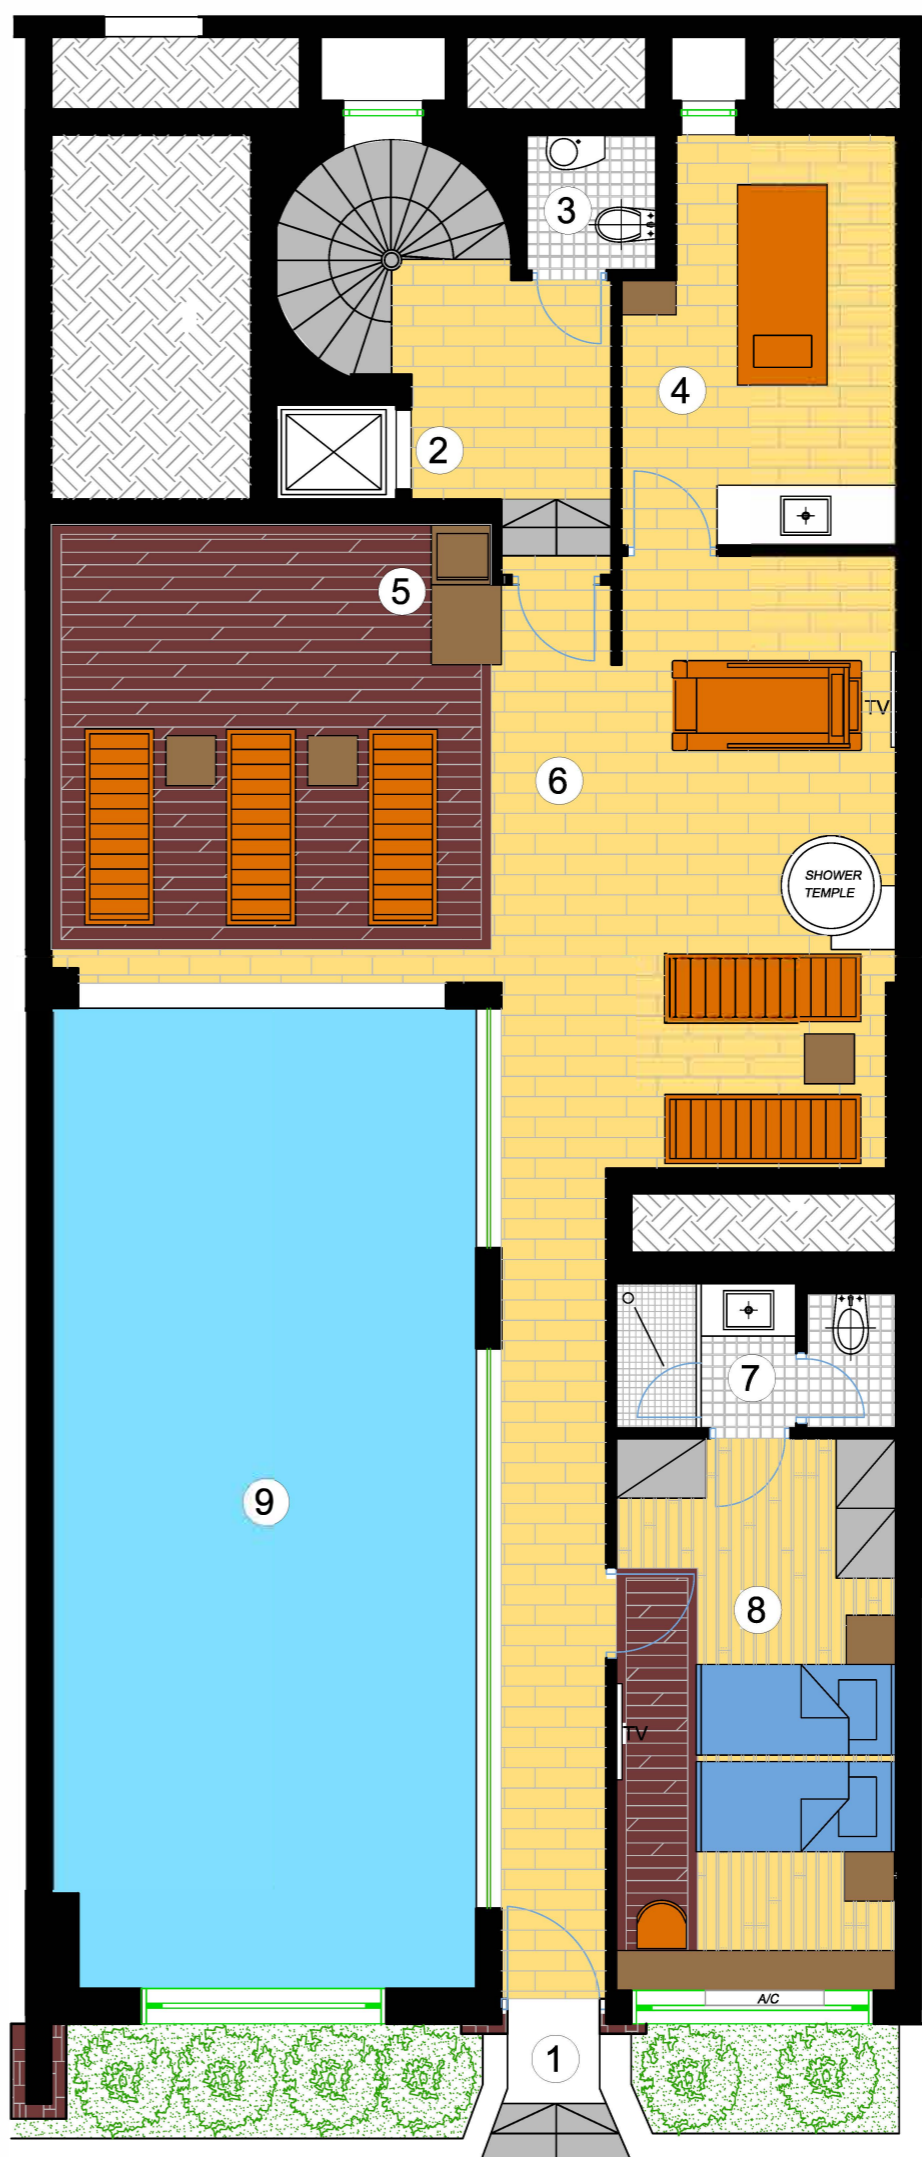

ELOUNDA PENINSULA
DIAMOND RESIDENCE - 6

5+1 BEDROOM VILLA
with PRIVATE POOLS

(SECOND FLOOR)

- 1. ELEVATOR
- 2. SERVICE BEDROOM
- 3. SERVICE BATHROOM
- 4. W.C.
- 5. STORAGE / LAUNDRY
- 6. MINI BAR
- 7. BATHROOM (2)
- 8. BEDROOM (2)
- 9. BALCONY

INDOOR SPACE(sec. floor): 115 m2
OUTDOOR SPACE(sec. floor): 10 m2

(FIRST FLOOR)

- 1. ENTRANCE
- 2. ELEVATOR
- 3. W.C.
- 4. TREATMENT ROOM
- 5. MINI BAR
- 6. GYM / SPA / RELAXATION
- 7. BATHROOM
- 8. BEDROOM
- 9. INDOOR PRIVATE SWIM. POOL (heatable)

INDOOR SPACE(first floor): 160 m2
OUTDOOR SPACE(first floor): 0 m2

TOTAL INDOOR SPACE: 425 m2
TOTAL OUTDOOR SPACE: 115 m2

**ELOUNDA PENINSULA
DIAMOND RESIDENCE - 6**

**5+1 BEDROOM VILLA
with PRIVATE POOLS**

(FOURTH FLOOR)

- 1. ELEVATOR
- 2. MINI BAR
- 3. BATHROOM (2)
- 4. BEDROOM
- 5. MASTER BEDROOM
- 6. BALCONY

INDOOR SPACE(fourth floor): 75 m2
 OUTDOOR SPACE(fourth floor): 20 m2

(THIRD FLOOR)

- 1. ENTRANCE
- 2. ELEVATOR
- 3. OFFICE / STUDY AREA
- 4. KITCHEN
- 5. BAR
- 6. FIREPLACE
- 7. DINING ROOM
- 8. LIVING ROOM
- 9. VERANDAH
- 10. OUTDOOR SHOWER
- 11. HOT TUB
- 12. PRIVATE SWIM. POOL (heatable)