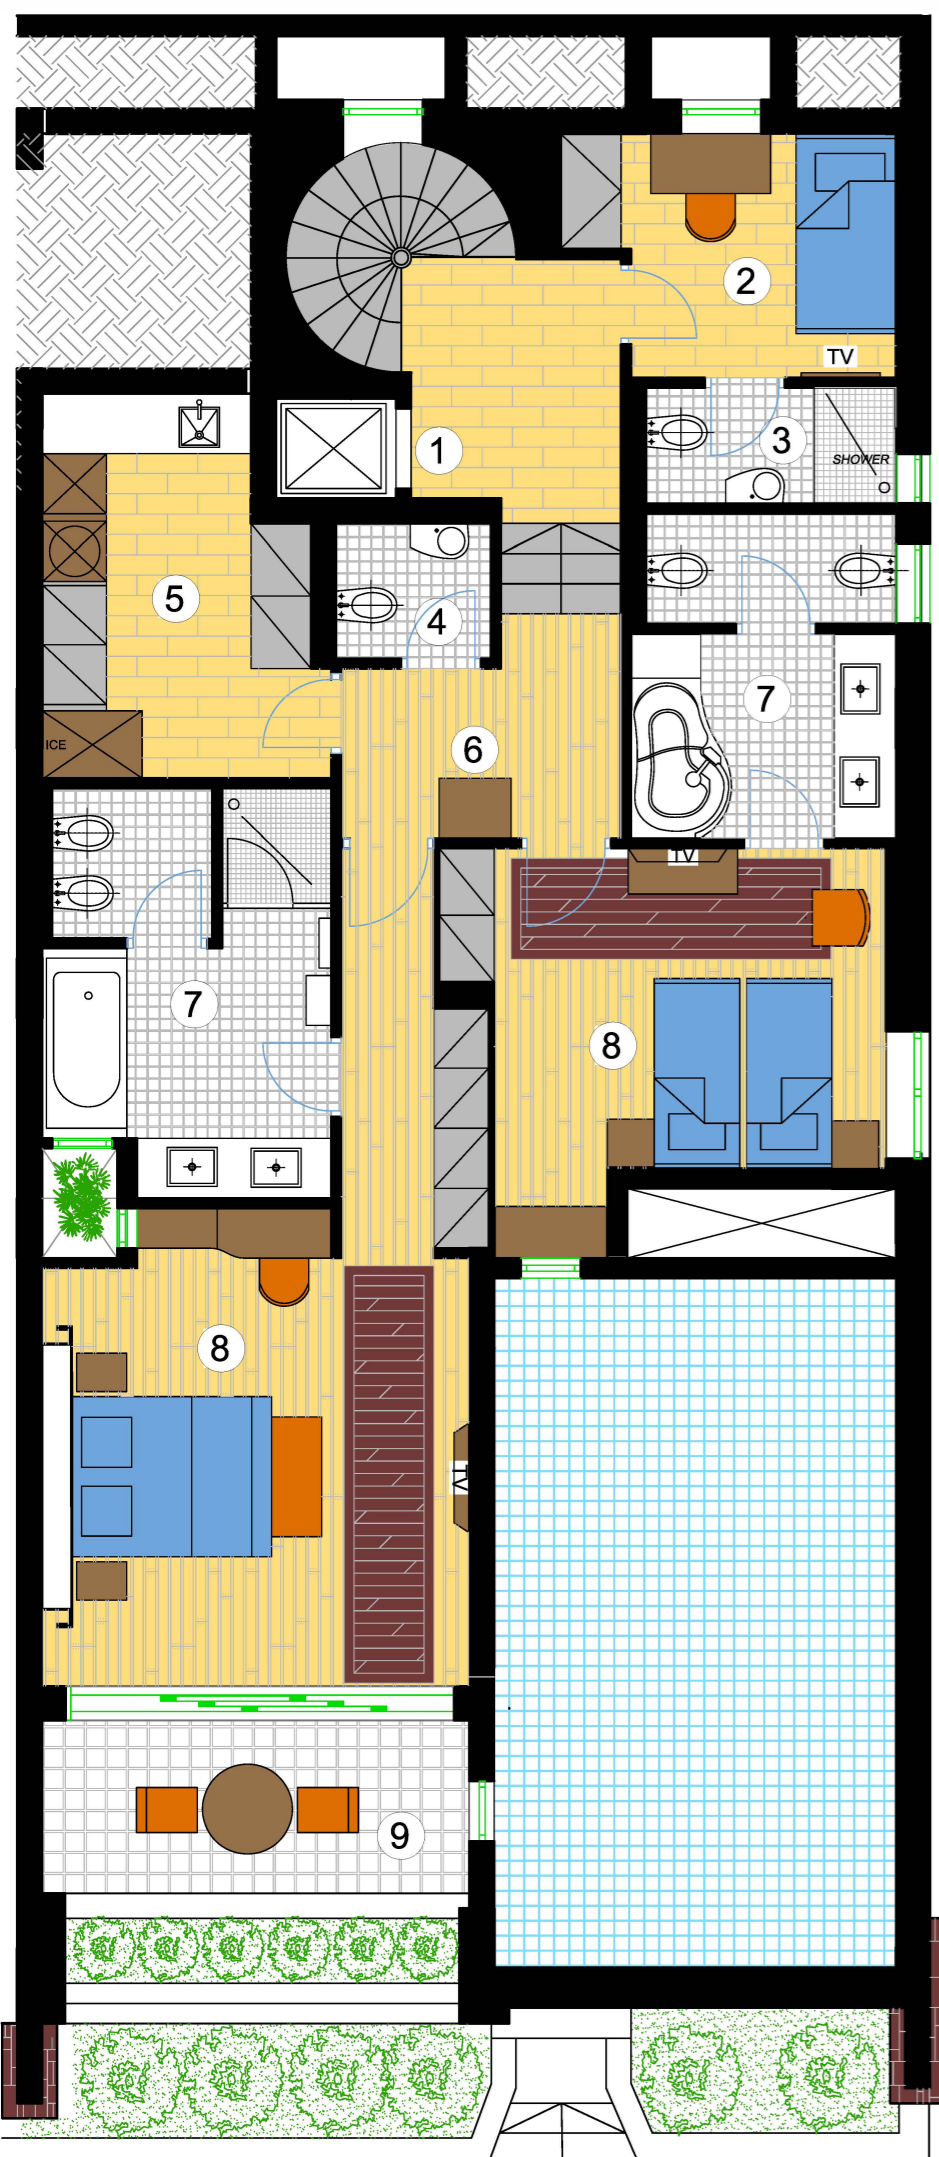

ELOUNDA PENINSULA
DIAMOND RESIDENCE - 6

5+1 BEDROOM VILLA
with PRIVATE POOLS

(SECOND FLOOR)

- 1. ELEVATOR
- 2. SERVICE BEDROOM
- 3. SERVICE BATHROOM
- 4. W.C.
- 5. STORAGE / LAUNDRY
- 6. MINI BAR
- 7. BATHROOM (2)
- 8. BEDROOM (2)
- 9. BALCONY

INDOOR SPACE(sec. floor): 115 m2
OUTDOOR SPACE(sec. floor): 10 m2

(FIRST FLOOR)

- 1. ENTRANCE
- 2. ELEVATOR
- 3. W.C.
- 4. TREATMENT ROOM
- 5. MINI BAR
- 6. GYM / SPA / RELAXATION
- 7. BATHROOM
- 8. BEDROOM
- 9. INDOOR PRIVATE SWIM. POOL (heatable)

INDOOR SPACE(first floor): 160 m2
OUTDOOR SPACE(first floor): 0 m2

TOTAL INDOOR SPACE: 425 m2
TOTAL OUTDOOR SPACE: 115 m2

**ELOUNDA PENINSULA
DIAMOND RESIDENCE - 6**

**5+1 BEDROOM VILLA
with PRIVATE POOLS**

(FOURTH FLOOR)

- 1. ELEVATOR
- 2. MINI BAR
- 3. BATHROOM (2)
- 4. BEDROOM
- 5. MASTER BEDROOM
- 6. BALCONY

INDOOR SPACE(fourth floor): 75 m2
 OUTDOOR SPACE(fourth floor): 20 m2

(THIRD FLOOR)

- 1. ENTRANCE
- 2. ELEVATOR
- 3. OFFICE / STUDY AREA
- 4. KITCHEN
- 5. BAR
- 6. FIREPLACE
- 7. DINING ROOM
- 8. LIVING ROOM
- 9. VERANDAH
- 10. OUTDOOR SHOWER
- 11. HOT TUB
- 12. PRIVATE SWIM. POOL (heatable)