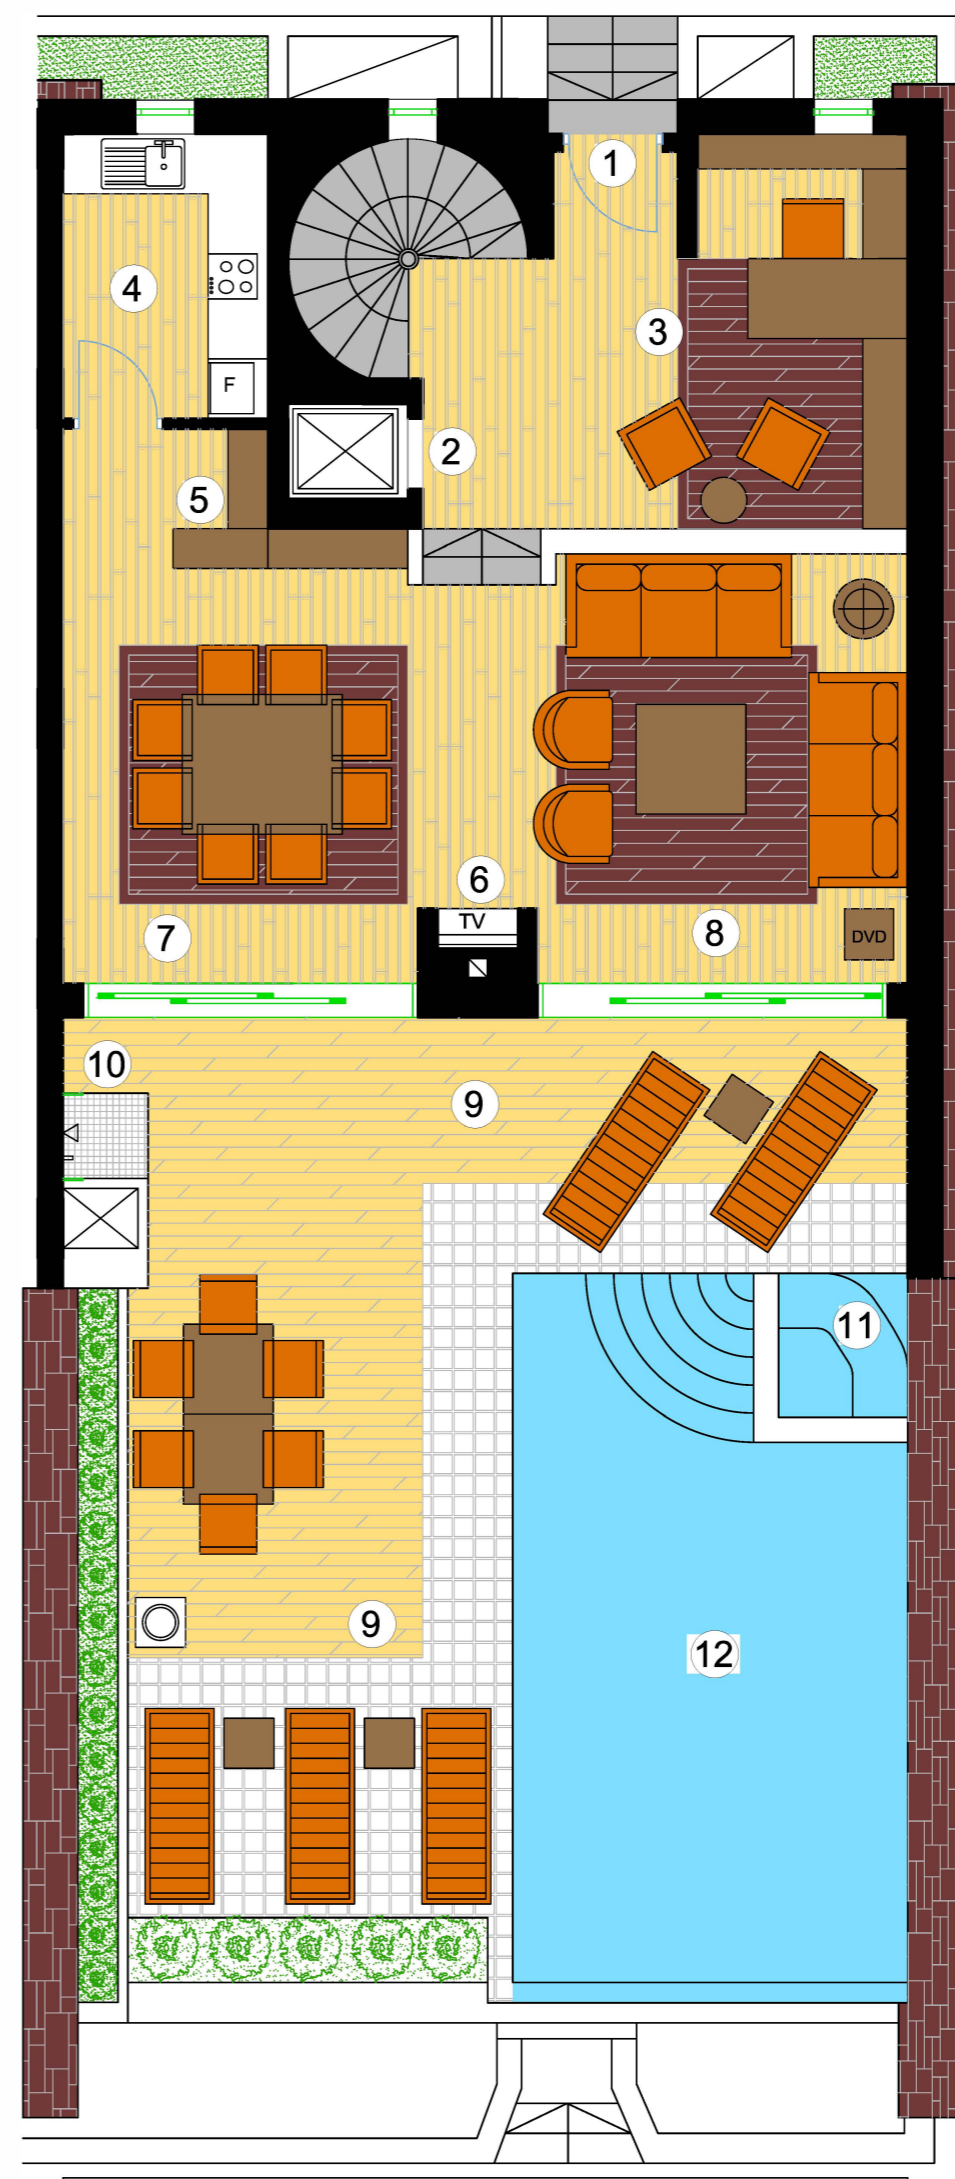

ELOUNDA PENINSULA
DIAMOND RESIDENCE - 6

5+1 BEDROOM VILLA
with PRIVATE POOLS

(SECOND FLOOR)

- 1. ELEVATOR
- 2. SERVICE BEDROOM
- 3. SERVICE BATHROOM
- 4. W.C.
- 5. STORAGE / LAUNDRY
- 6. MINI BAR
- 7. BATHROOM (2)
- 8. BEDROOM (2)
- 9. BALCONY

INDOOR SPACE(sec. floor): 115 m2
OUTDOOR SPACE(sec. floor): 10 m2

(FIRST FLOOR)

- 1. ENTRANCE
- 2. ELEVATOR
- 3. W.C.
- 4. TREATMENT ROOM
- 5. MINI BAR
- 6. GYM / SPA / RELAXATION
- 7. BATHROOM
- 8. BEDROOM
- 9. INDOOR PRIVATE SWIM. POOL (heatable)

INDOOR SPACE(first floor): 160 m2
OUTDOOR SPACE(first floor): 0 m2

TOTAL INDOOR SPACE: 425 m2
TOTAL OUTDOOR SPACE: 115 m2

**ELOUNDA PENINSULA
DIAMOND RESIDENCE - 6**

**5+1 BEDROOM VILLA
with PRIVATE POOLS**

(FOURTH FLOOR)

- 1. ELEVATOR
- 2. MINI BAR
- 3. BATHROOM (2)
- 4. BEDROOM
- 5. MASTER BEDROOM
- 6. BALCONY

INDOOR SPACE(fourth floor): 75 m2
 OUTDOOR SPACE(fourth floor): 20 m2

(THIRD FLOOR)

- 1. ENTRANCE
- 2. ELEVATOR
- 3. OFFICE / STUDY AREA
- 4. KITCHEN
- 5. BAR
- 6. FIREPLACE
- 7. DINING ROOM
- 8. LIVING ROOM
- 9. VERANDAH
- 10. OUTDOOR SHOWER
- 11. HOT TUB
- 12. PRIVATE SWIM. POOL (heatable)