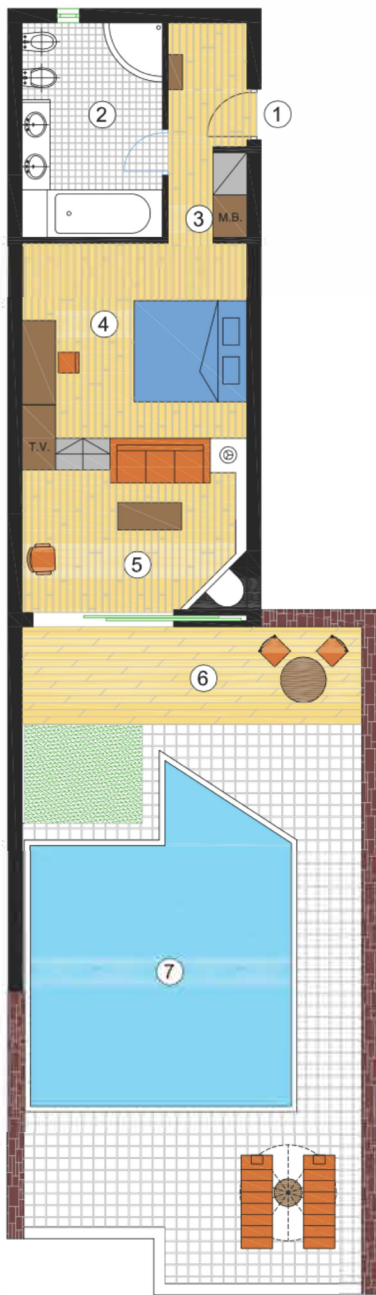

elounda mare hotel

**DELUXE BUNGALOW
with private pool**

- 1. ENTRANCE
- 2. MINI BAR
- 3. BATHROOM
- 4. BEDROOM
- 5. VERANDAH
- 6. PRIVATE SWIM. POOL
(heatable)

elounda mare hotel

RELAIS &
CHATEAUX

DELUXE BUNGALOW
with private pool

1. ENTRANCE
2. BATHROOM
3. MINI BAR
4. BEDROOM
5. LIVING ROOM
6. VERANDAH
7. PRIVATE SWIM. POOL
(heatable)

elounda mare hotel

RELAIS &
CHATEAUX

DELUXE BUNGALOW with private pool

1. ENTRANCE
2. LIVING ROOM
3. LIVING ROOM
4. DRESSING ROOM
5. BATHROOM
6. BEDROOM
7. VERANDAH
8. PRIVATE SWIM. POOL
(heatable)