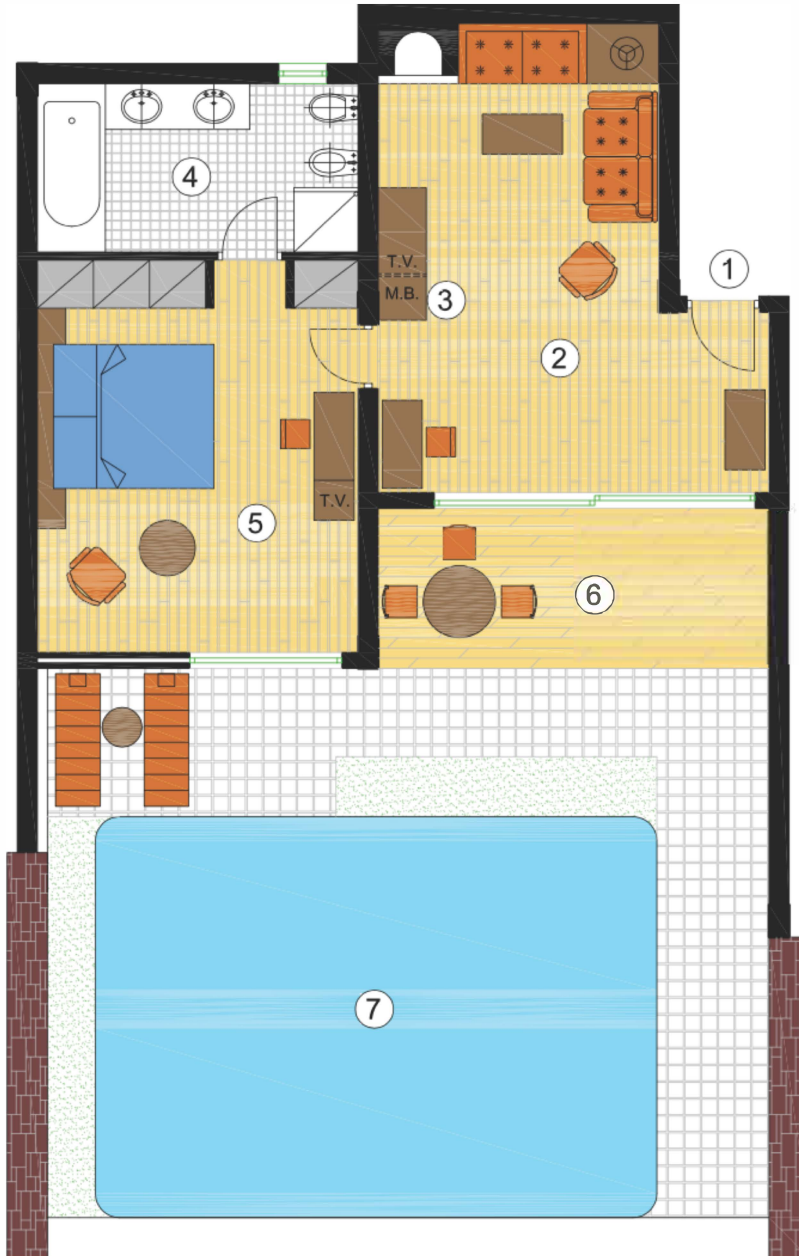

### SUPERIOR BUNGALOW with private pool

1. ENTRANCE
2. LIVING ROOM
3. MINI BAR
4. DRESSING ROOM
5. BATHROOM
6. BEDROOM
7. VERANDAH
8. PRIVATE SWIM. POOL  
(heatable)

elounda mare hotel

**SUPERIOR BUNGALOW**  
with private pool

- 1. ENTRANCE
- 2. BATHROOM
- 3. MINI BAR
- 4. BEDROOM / SITTING AREA
- 5. VERANDAH
- 6. PRIVATE SWIM. POOL (heatable)

## SUPERIOR BUNGALOW with private pool

1. ENTRANCE
2. LIVING ROOM
3. MINI BAR
4. BATHROOM
5. BEDROOM
6. VERANDAH
7. PRIVATE SWIM. POOL  
(heatable)