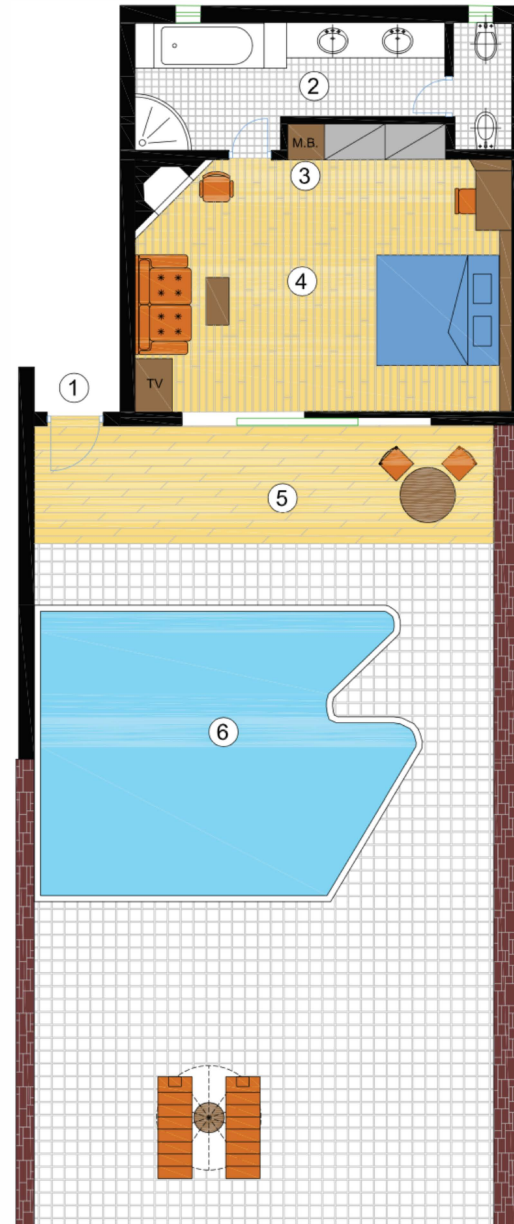

### SUPERIOR BUNGALOW with private pool

1. ENTRANCE
2. LIVING ROOM
3. MINI BAR
4. DRESSING ROOM
5. BATHROOM
6. BEDROOM
7. VERANDAH
8. PRIVATE SWIM. POOL  
(heatable)

elounda mare hotel

**SUPERIOR BUNGALOW**  
with private pool

- 1. ENTRANCE
- 2. BATHROOM
- 3. MINI BAR
- 4. BEDROOM / SITTING AREA
- 5. VERANDAH
- 6. PRIVATE SWIM. POOL (heatable)

## SUPERIOR BUNGALOW with private pool

1. ENTRANCE
2. LIVING ROOM
3. MINI BAR
4. BATHROOM
5. BEDROOM
6. VERANDAH
7. PRIVATE SWIM. POOL  
(heatable)